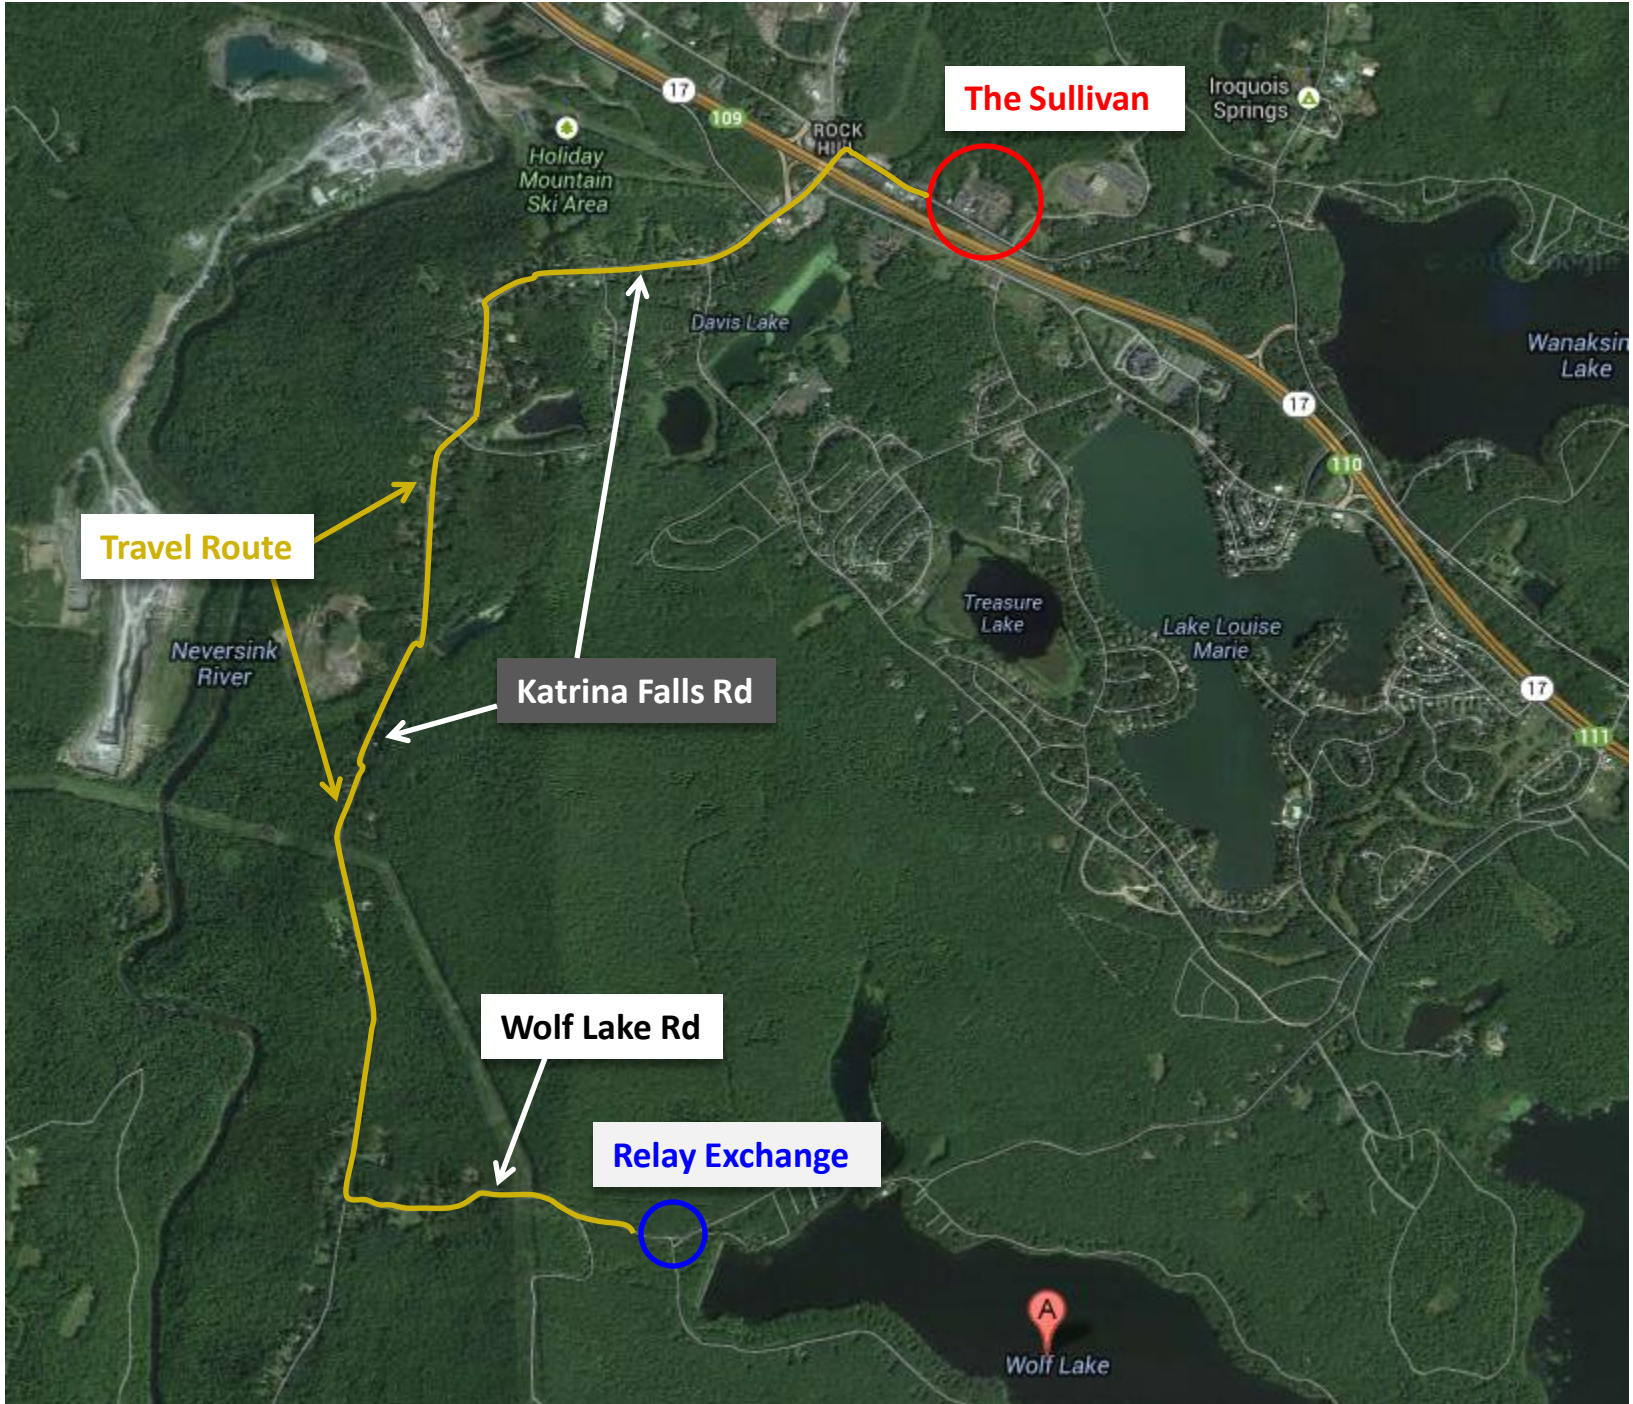

Relay Exchange

Wolf Lake Rd

CLHM Route

S Shore Dr

A
Wolf Lake

The Sullivan

Travel Route

Katrina Falls Rd

Wolf Lake Rd

Relay Exchange