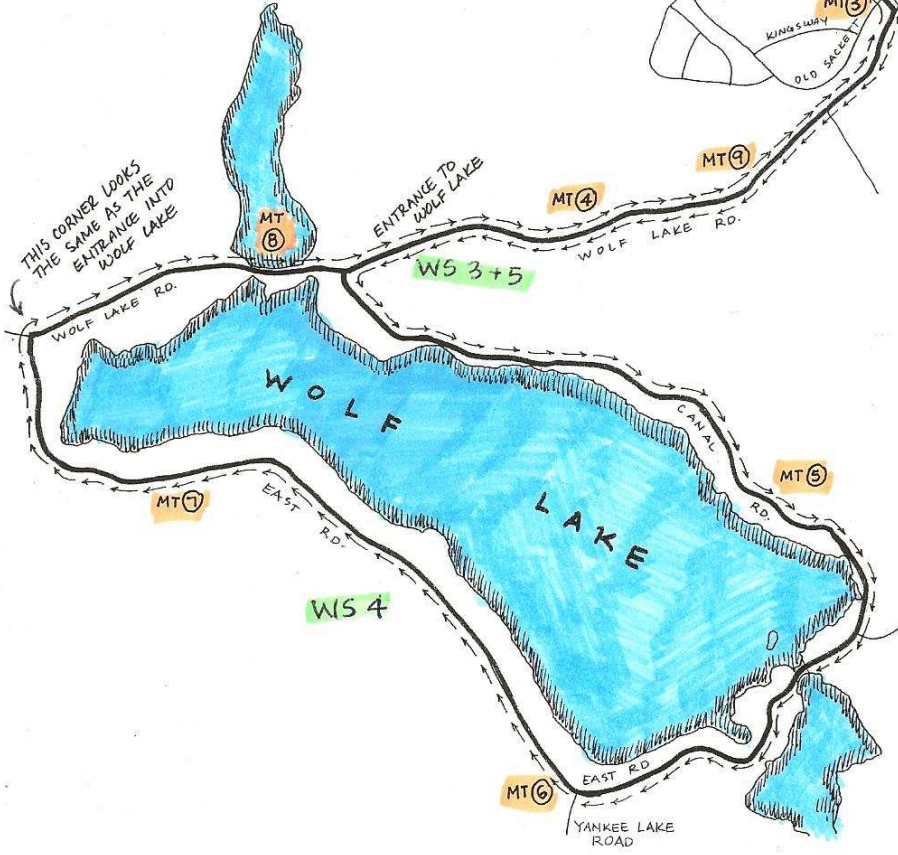

CELEBRATE LIFE HALF MARATHON SPECTATOR MAP!

KEY:
MT - MILE TIMER (MILE MARK)
WS - WATER STOP

PORTA POTTY IS AT INTERSECTION OF LAKE SHORE DRIVE EAST AND LAKE SHORE DRIVE SOUTH (RUNNERS PASS TWICE)

STREET DIRECTIONS:

- Go Right onto Rock Hill Drive (at the farthest entrance to the right with your back to the building)
- Left on Katrina Falls Rd.
- Left on Lake Louise Marie Rd.
- Right on Lake Shore Drive East
- Left on Nottingham Gate
- Left on Lake Shore Drive East
- Right on Wolf Lake Rd.
- Left on Canal Rd.
- Right on East Rd.
- Right on South Shore Dr.
- Right on Wolf Lake Rd.
- Left on Lake Shore Drive East
- Left on Lake Shore Drive South
- Right on Lake Shore Drive West
- Right on North Emerald Drive
- Right on Lake Louise Marie Rd.
- Left on Wanasink Rd.
- Left on Wurtsboro Mountain Rd.
- Left on Rock Hill Dr.
- Back to the Lodge (finish at the closest entrance)